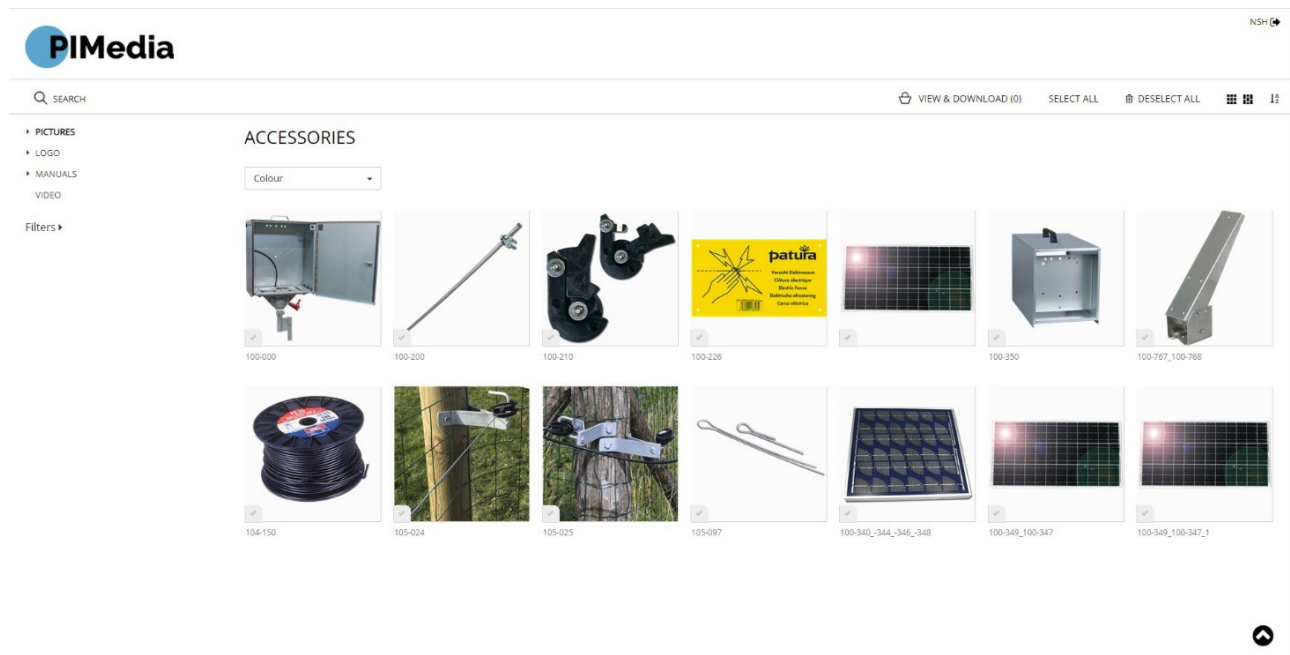

PIMedia image bank

Website: Pimedia.nshnordic.com

Username: nsh

Password: 8740nshnordic2021

Welcome to PIMedia image bank:

PIMedia replaces our Google drive image bank.

PIMedia is in English but it is possible to use the search function in Danish.

PIMedia contains folders with pictures, manuals, logos and videos.

The Picture folder and the Manuals folder is built like our website:

Fence

House_ Garden

Playground

Ventus

Via the menu or via the search field it is possible to search for item number, DB-number, EAN number and product name.

Click the check mark below a photo to select it. Click View & Download at the top right when all images are selected. Now it is possible to choose the format and resolution needed. The original format is the best quality. Original resolution or 300 DPI is in print quality whereas 150 and 72 DPI are for use on a website.

Select image format and resolution and click the green Download bar to **download**. Open/show the folder to extract the files and the images are downloaded.